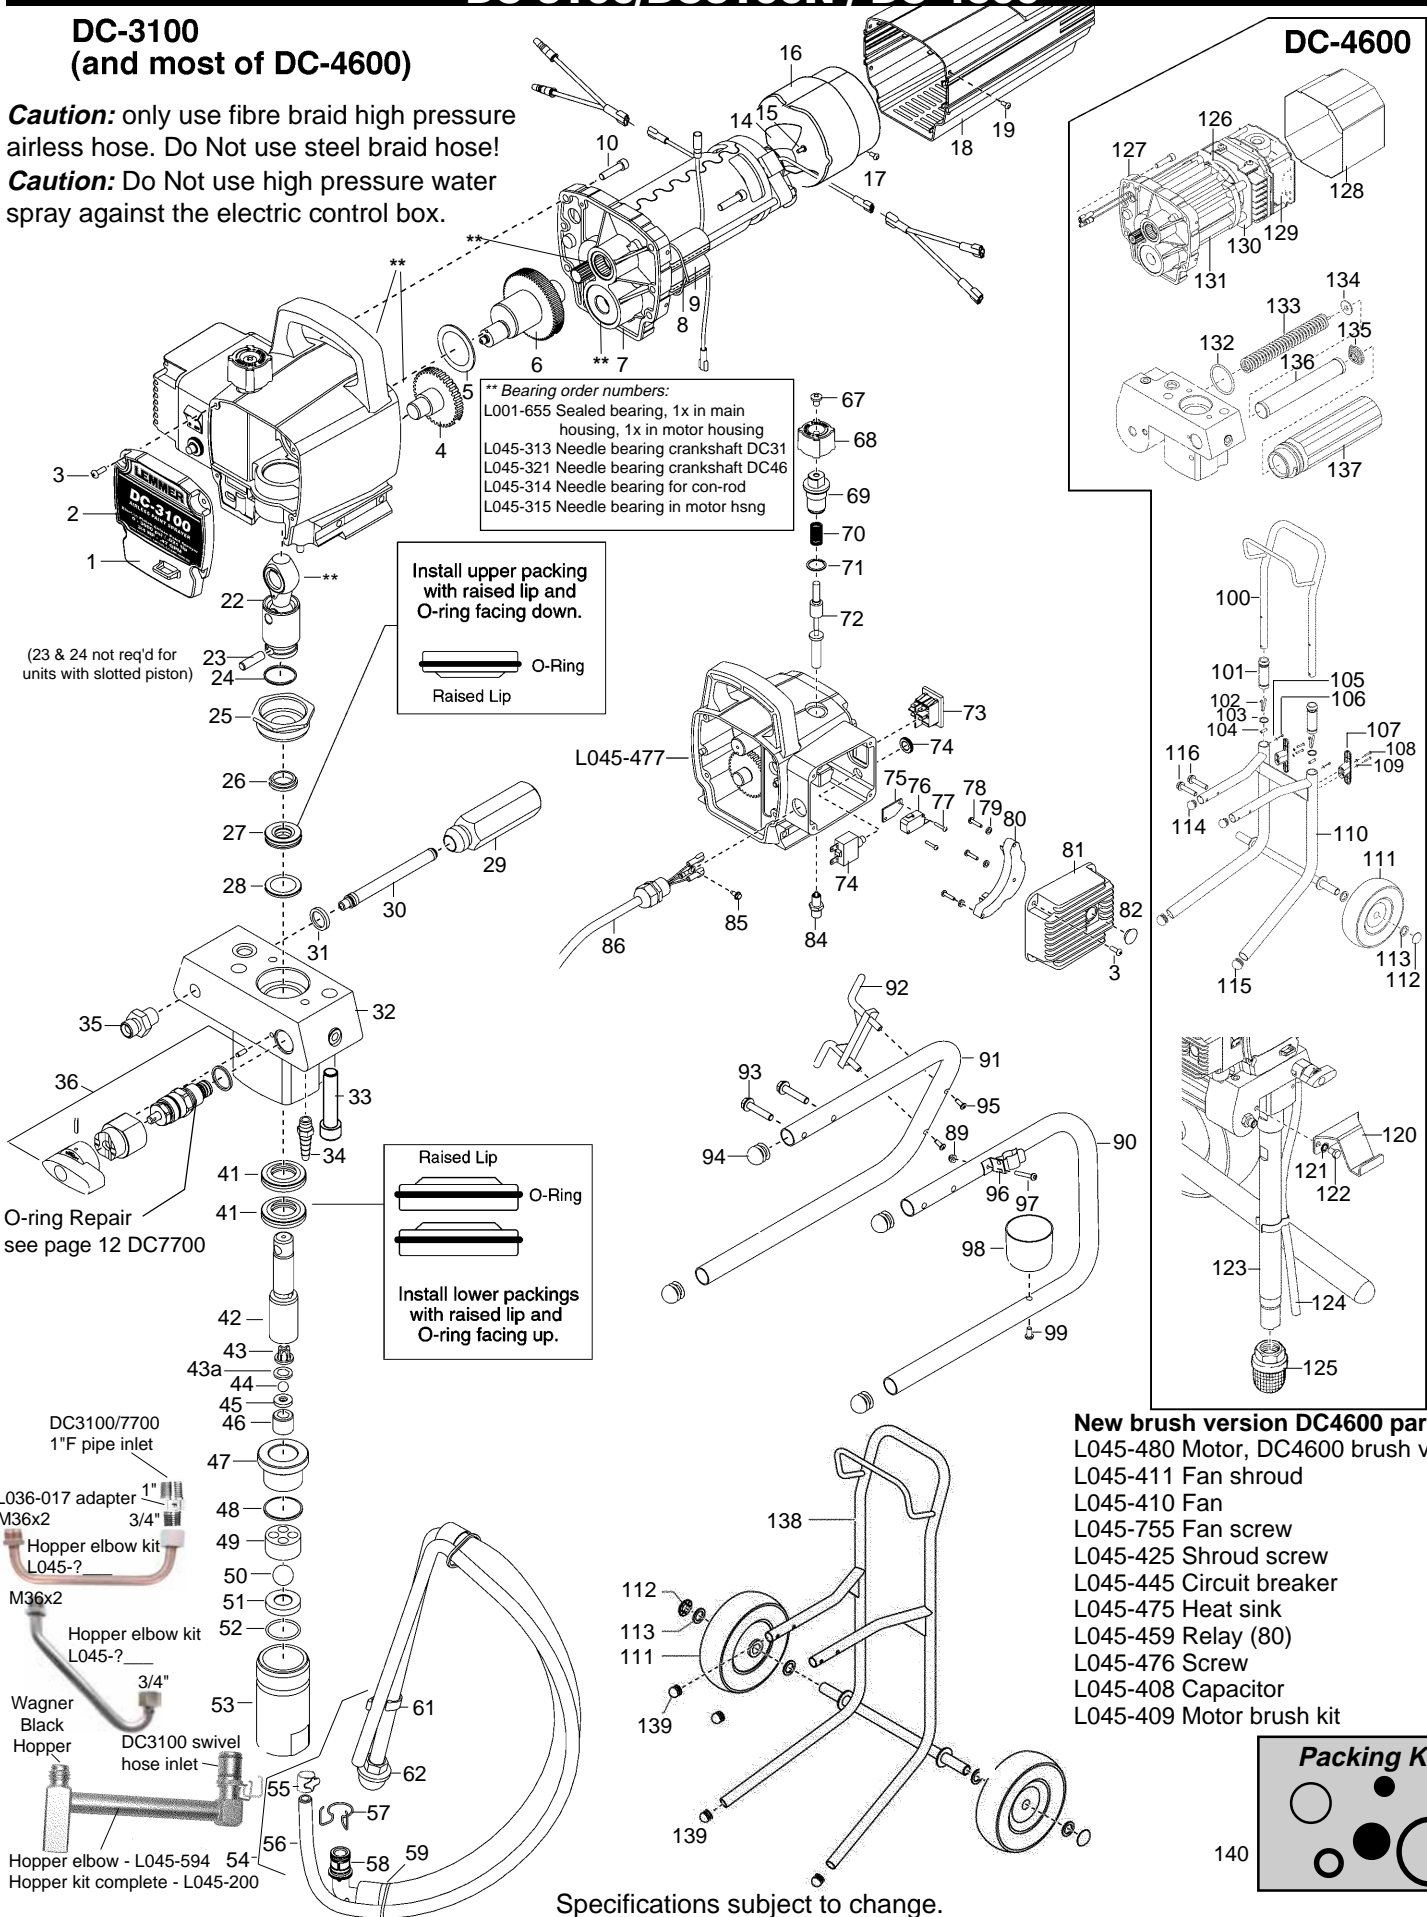

PARTS DIAGRAM

DC-3100/DC3100N / DC-4600

DC-3100 (and most of DC-4600)

Caution: only use fibre braid high pressure airless hose. Do Not use steel braid hose!
Caution: Do Not use high pressure water spray against the electric control box.

Specifications subject to change.