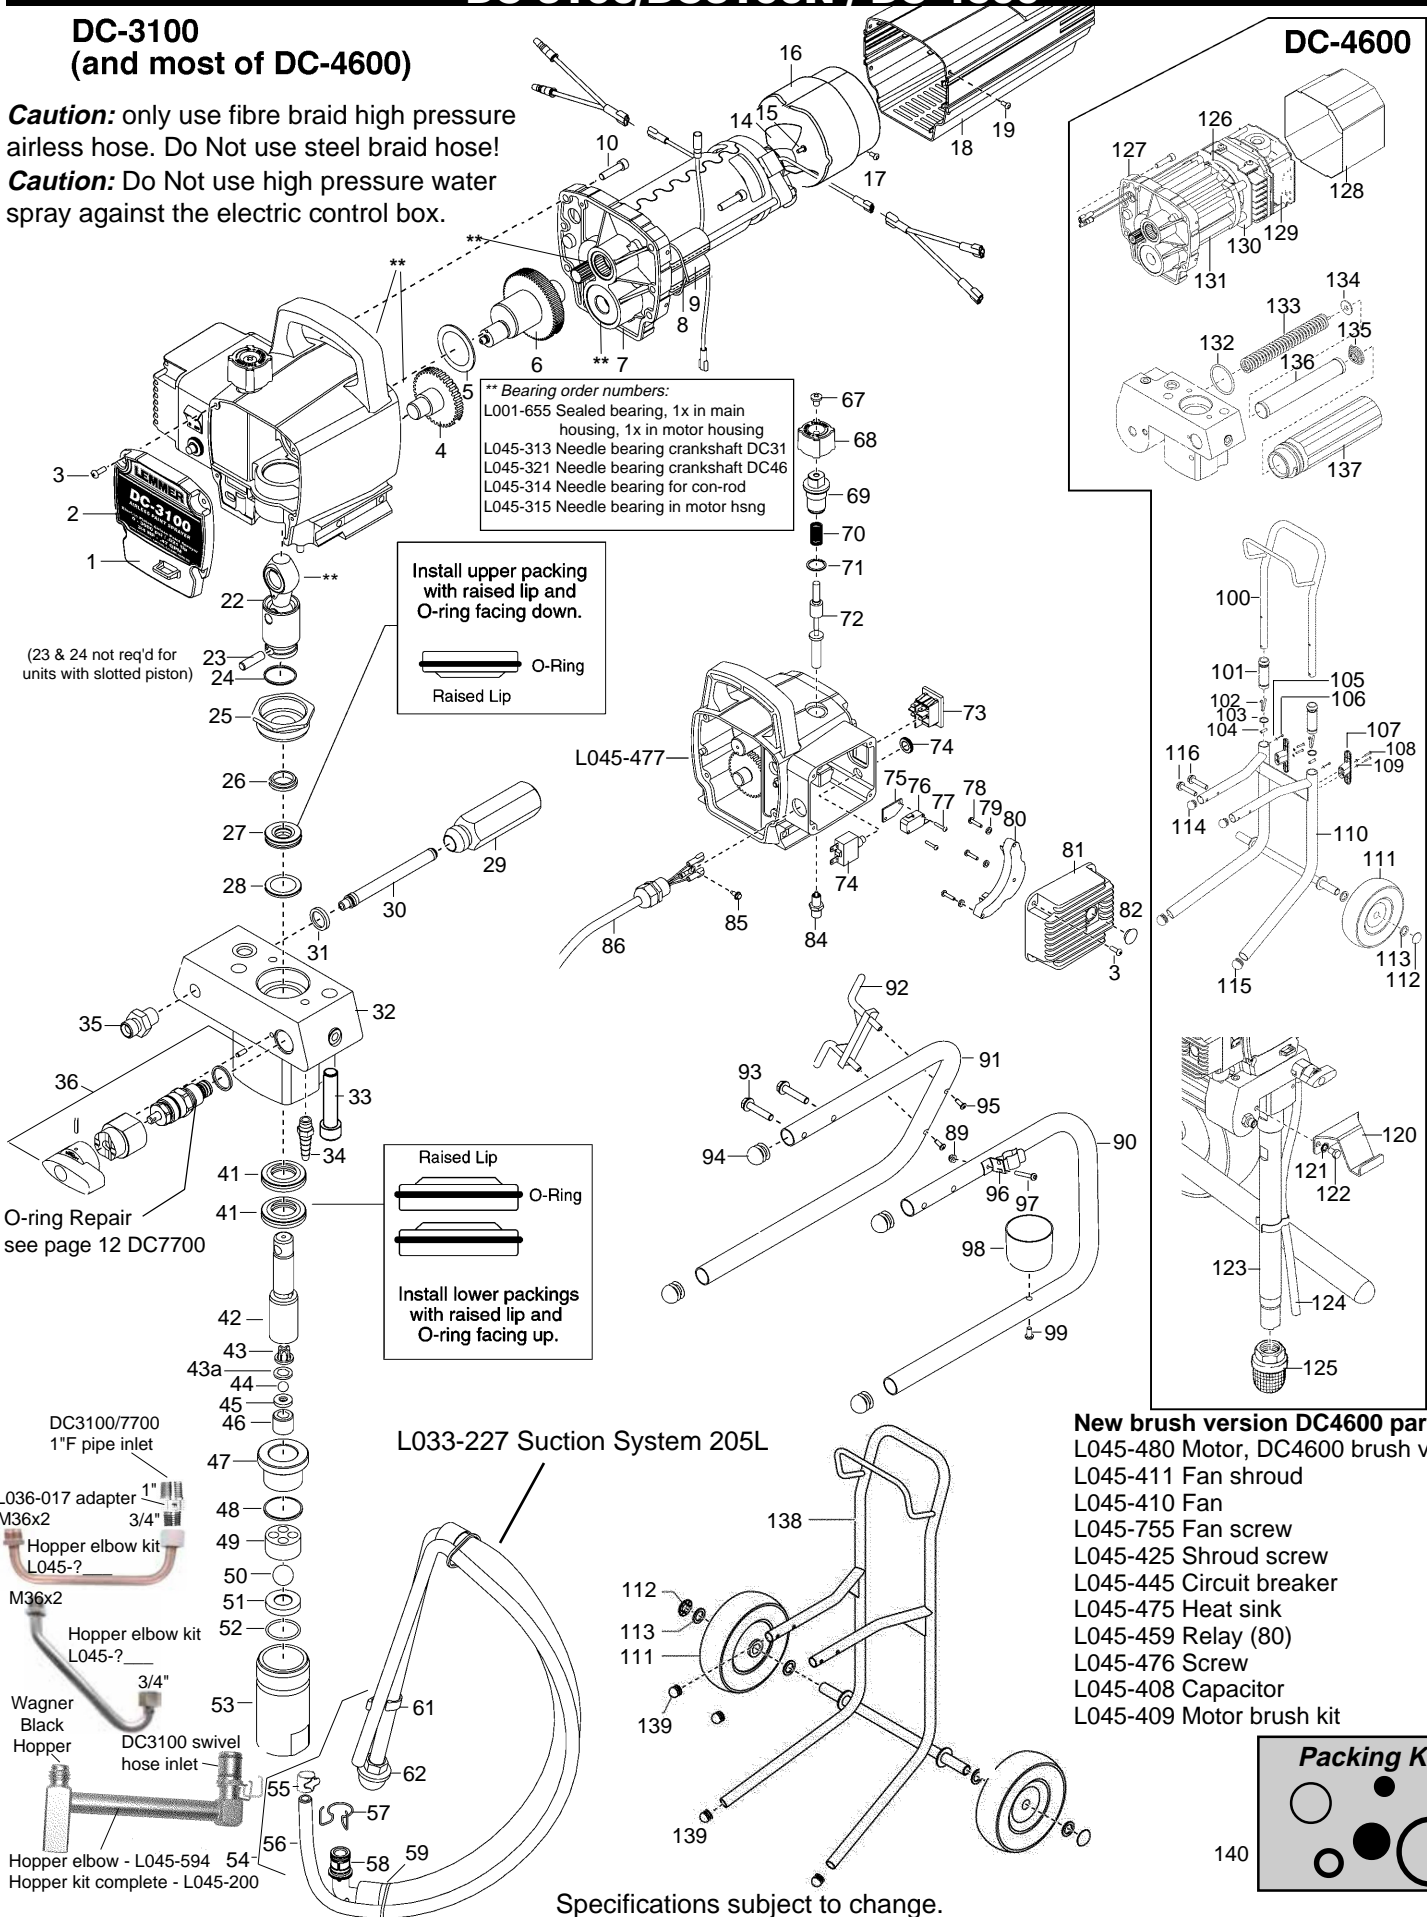

# PARTS DIAGRAM

## DC-3100/DC3100N / DC-4600

### DC-3100 (and most of DC-4600)

**Caution:** only use fibre braid high pressure airless hose. Do Not use steel braid hose!  
**Caution:** Do Not use high pressure water spray against the electric control box.