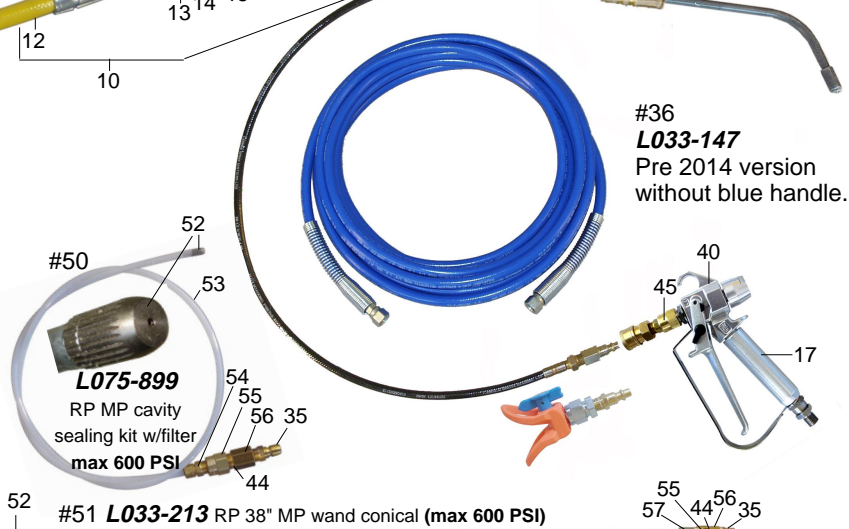

### Specifications

Maximum pressure: 3000 psi.  
 Hose connection: 1/4" nps.

Pos.	Part nos.	Description	Qty.
<b>L033-147 RP L-50 Rustproof Kit</b>			
1	L031-078	Hose, Red HP Nylon braid, 1/4" x 25'	1
	L031-079	Hose, Red HP Nylon braid, 1/4" x 50' opt	
2	L032-009	L-50L Gun, blue w/handle filter	1
3	L043-008	Nylon gasket	1
4	L033-549	Adaptor, 11/16 F x 1/4 NPT-F	1
5	L036-001	Connector, 1/4M (some systems)	1
6	L035-415	Quick coupler 1/4M, high pressure	1
	L035-420	O-ring, viton (incl with L035-415)	
10	L033-150	Wand 417 high	1
	L033-210	Wand 413 normal	opt
11	L035-418	Quick connector, high pressure 1/4F	1
12	L031-010	Hose, HP Steel braid, 3/16" x 3'	1
13	L032-521	HP swivel	1
14	L032-520	Washer, copper	1
15	L032-519	Filter spring	1
16	L015-190	Handle, RP blue	1
17	L032-517	Gun filter, 100M yellow	1
	L032-516	Gun filter, 50M white	opt
18	L032-514	Handle seal	1
19	L013-524	Filter adapter	1
20	L033-211	Wand end w/4-13 tip	1
	L033-151	Wand end w/4-17 tip	1
21	L033-168	Pipe adapter, 1/4M x 5/16F	1
22	L033-155	Pipe with adaptor #21	1
23	L033-154	Tip housing	1
24	L033-153	Seal, mini tip	1
25	L033-156	Spray tip, 4-13 mini (normal output)	1
	L033-159	Spray tip, 4-17 mini (high output)	1
26	L033-152	Retaining nut, mini tip	1
30	L033-216	Zip Tip QC assy, 4-13	1
	L033-149	Zip Tip QC assy, 3-17	1
31	L043-001	Zip Tip housing with guard, L Thread	1
32	L043-134	Zip Tip, 4-13	1
	L043-173	Zip Tip, 3-17	1
33	L043-005	Seal kit, Zip Tip (incl with L043-001)	opt
34	L033-165	Tip adaptor, 11/16 L x 1/4 NPT-F	1
35	L035-419	Quick connector, high pressure 1/4M	1