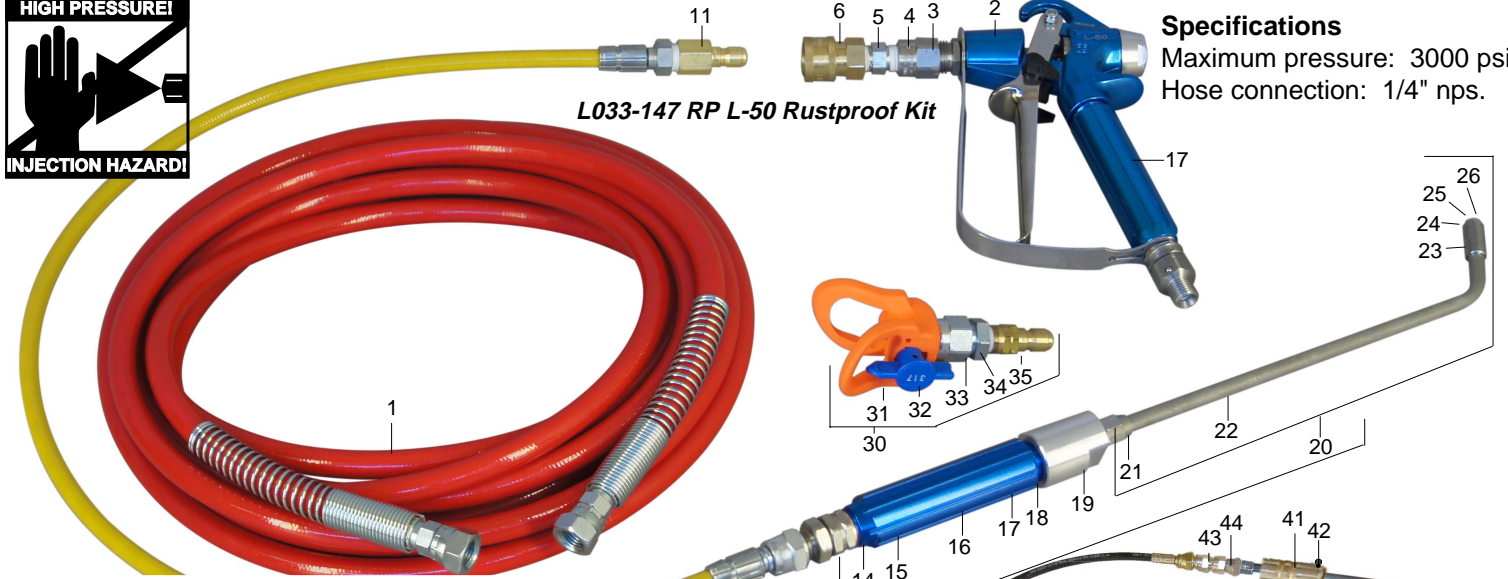

# PARTS LIST & DIAGRAM

### Specifications

Maximum pressure: 3000 psi.  
 Hose connection: 1/4" nps.

Pos.	Part nos.	Description	Qty.
<b>L033-147 RP L-50 Rustproof Kit</b>			
1	L031-078	Hose, Red HP Nylon braid, 1/4" x 25'	1
	L031-079	Hose, Red HP Nylon braid, 1/4" x 50' opt	
2	L032-009	L-50L Gun, blue w/handle filter	1
3	L043-008	Nylon gasket	1
4	L033-549	Adaptor, 11/16 F x 1/4 NPT-F	1
5	L036-001	Connector, 1/4M (some systems)	1
6	L035-415	Quick coupler 1/4M, high pressure	1
	L035-420	O-ring, viton (incl with L035-415)	
10	L033-150	Wand 417 high	1
	L033-210	Wand 413 normal	opt
11	L035-418	Quick connector, high pressure 1/4F	1
12	L031-010	Hose, HP Steel braid, 3/16" x 3'	1
13	L032-521	HP swivel	1
14	L032-520	Washer, copper	1
15	L032-519	Filter spring	1
16	L015-190	Handle, RP blue	1
17	L032-517	Gun filter, 100M yellow	1
	L032-516	Gun filter, 50M white	opt
18	L032-514	Handle seal	1
19	L013-524	Filter adapter	1
20	L033-211	Wand end w/4-13 tip	1
	L033-151	Wand end w/4-17 tip	1
21	L033-168	Pipe adapter, 1/4M x 5/16F	1
22	L033-155	Pipe with adaptor #21	1
23	L033-154	Tip housing	1
24	L033-153	Seal, mini tip	1
25	L033-156	Spray tip, 4-13 mini (normal output)	1
	L033-159	Spray tip, 4-17 mini (high output)	1
26	L033-152	Retaining nut, mini tip	1
30	L033-216	Zip Tip QC assy, 4-13	1
	L033-149	Zip Tip QC assy, 3-17	1
31	L043-001	Zip Tip housing with guard, L Thread	1
32	L043-134	Zip Tip, 4-13	1
	L043-173	Zip Tip, 3-17	1
33	L043-005	Seal kit, Zip Tip (incl with L043-001)	opt
34	L033-165	Tip adaptor, 11/16 L x 1/4 NPT-F	1
35	L035-419	Quick connector, high pressure 1/4M	1