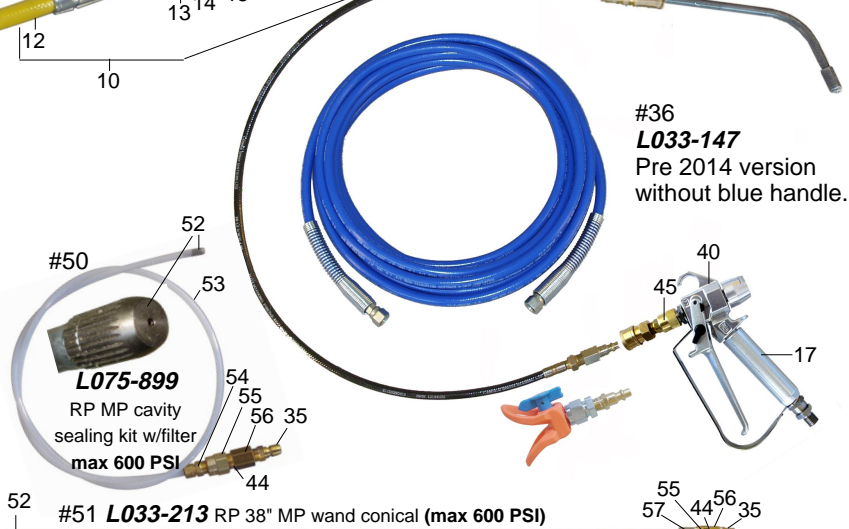

PARTS LIST & DIAGRAM

RUSTPROOFING AIRLESS GUN WAND ACCESSORIES

11
 6 5 4 3 2
L033-147 RP L-50 Rustproof Kit

Specifications
 Maximum pressure: 3000 psi.
 Hose connection: 1/4" nps.

Pos.	Part nos.	Description	Qty.
L033-147 RP L-50 Rustproof Kit			
1	L031-078	Hose, Red HP Nylon braid, 1/4" x 25'	1
	L031-079	Hose, Red HP Nylon braid, 1/4" x 50' opt	
2	L032-009	L-50L Gun, blue w/handle filter	1
3	L043-008	Nylon gasket	1
4	L033-549	Adaptor, 11/16 F x 1/4 NPT-F	1
5	L036-001	Connector, 1/4M (some systems)	1
6	L035-415	Quick coupler 1/4M, high pressure	1
	L035-420	O-ring, viton (incl with L035-415)	
10	L033-150	Wand 417 high	1
	L033-210	Wand 413 normal	opt
11	L035-418	Quick connector, high pressure 1/4F	1
12	L031-010	Hose, HP Steel braid, 3/16" x 3'	1
13	L032-521	HP swivel	1
14	L032-520	Washer, copper	1
15	L032-519	Filter spring	1
16	L015-190	Handle, RP blue	1
17	L032-517	Gun filter, 100M yellow	1
	L032-516	Gun filter, 50M white	opt
18	L032-514	Handle seal	1
19	L013-524	Filter adapter	1
20	L033-211	Wand end w/4-13 tip	1
	L033-151	Wand end w/4-17 tip	1
21	L033-168	Pipe adapter, 1/4M x 5/16F	1
22	L033-155	Pipe with adaptor #21	1
23	L033-154	Tip housing	1
24	L033-153	Seal, mini tip	1
25	L033-156	Spray tip, 4-13 mini (normal output)	1
	L033-159	Spray tip, 4-17 mini (high output)	1
26	L033-152	Retaining nut, mini tip	1
30	L033-216	Zip Tip QC assy, 4-13	1
	L033-149	Zip Tip QC assy, 3-17	1
31	L043-001	Zip Tip housing with guard, L Thread	1
32	L043-134	Zip Tip, 4-13	1
	L043-173	Zip Tip, 3-17	1
33	L043-005	Seal kit, Zip Tip (incl with L043-001)	opt
34	L033-165	Tip adaptor, 11/16 L x 1/4 NPT-F	1
35	L035-419	Quick connector, high pressure 1/4M	1