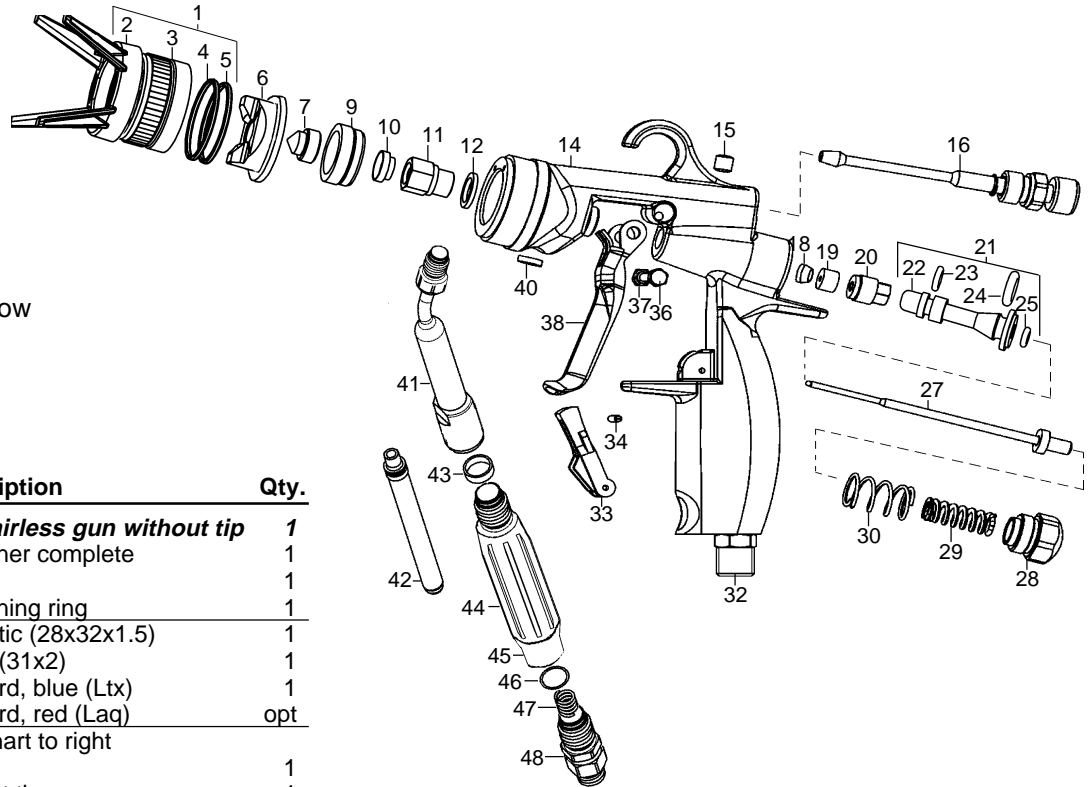

LA3600 AIR AIRLESS GUN

Specifications, LA3600

Maximum pressure: 3600 psi.
 Body: forged anodized
 Filter: included
 Fluid inlet: 1/4" npt
 Trigger: formed steel
 Air cap: aluminium
 Weight: 19 ounces
 Required air: 5 - 15 cfm free flow
 Hose connection: 1/4" nps.
 Wetted parts: SS,TC,Nyl,Tef.

Pos.	Part nos.	Description	Qty.
	L014-301	LA3600 air-airless gun without tip	1
1	L014-900	Air Cap Retainer complete	1
2	L014-901	Safety guard	1
3	L014-902	Air Cap Retaining ring	1
4	L014-380	Ring, flat plastic (28x32x1.5)	1
5	L014-379	O-ring, teflon (31x2)	1
6	L014-903	Air cap w/guard, blue (Ltx)	1
	L014-904	Air cap w/guard, red (Laq)	opt
7		Flat spray tip, see size chart to right	
9	● ○ L014-372	Gasket	1
10	● ○ L014-304	Seal, LA36 flat tip	1
11	○ L014-908	Fluid seat	1
12	● ○ L014-909	Seal, copper	1
14	L014-910	Gun body, LA3600	1
15	L014-911	Set screw	1
16	L014-912	Fan control assembly	1
18	● ○ L014-913	Packing wedge	1
19	● ○ L014-914	Packing, Teflon	1
20	L014-915	Packing nut	1
21	L014-916	Air valve complete	1
22	L014-917	Air valve body	1
23	● ○ L014-918	O-ring	1
24	● ○ L014-919	O-ring	1
25	● ○ L014-920	O-ring	1
27	○ L014-921	Ball assembly	1
28	L014-922	Spring cap	1
29	L014-923	Spring, standard 2500 PSI	1
	L014-924	Spring, optional 3600 PSI	1
30	L014-925	Air valve spring	1
32	L014-926	Air inlet swivel 1/4"	1
	L032-630	Air inlet HD solid 1/4"	opt
33	L014-927	Trigger lock	1
34	L014-928	Split pin	1
36	L014-929	Trigger bolt	1
37	L014-930	Trigger nut	1
38	L014-931	Trigger	1
40	L014-932	Seal	1
41	L014-933	Filter housing, upper	1
42	L032-517	Filter, 100M yellow	opt
	L032-732	Filter, 150M blue	1
	L032-518	Filter, 200M red	opt
43	● ○ L014-935	Housing seal	1
44	L014-936	Handle grip, black	1
45	L014-937	Filter housing, lower	1
46	L032-520	Washer, copper	1
47	L032-519	Filter spring	1
48	L032-521	Swivel, 1/4 NPS	1