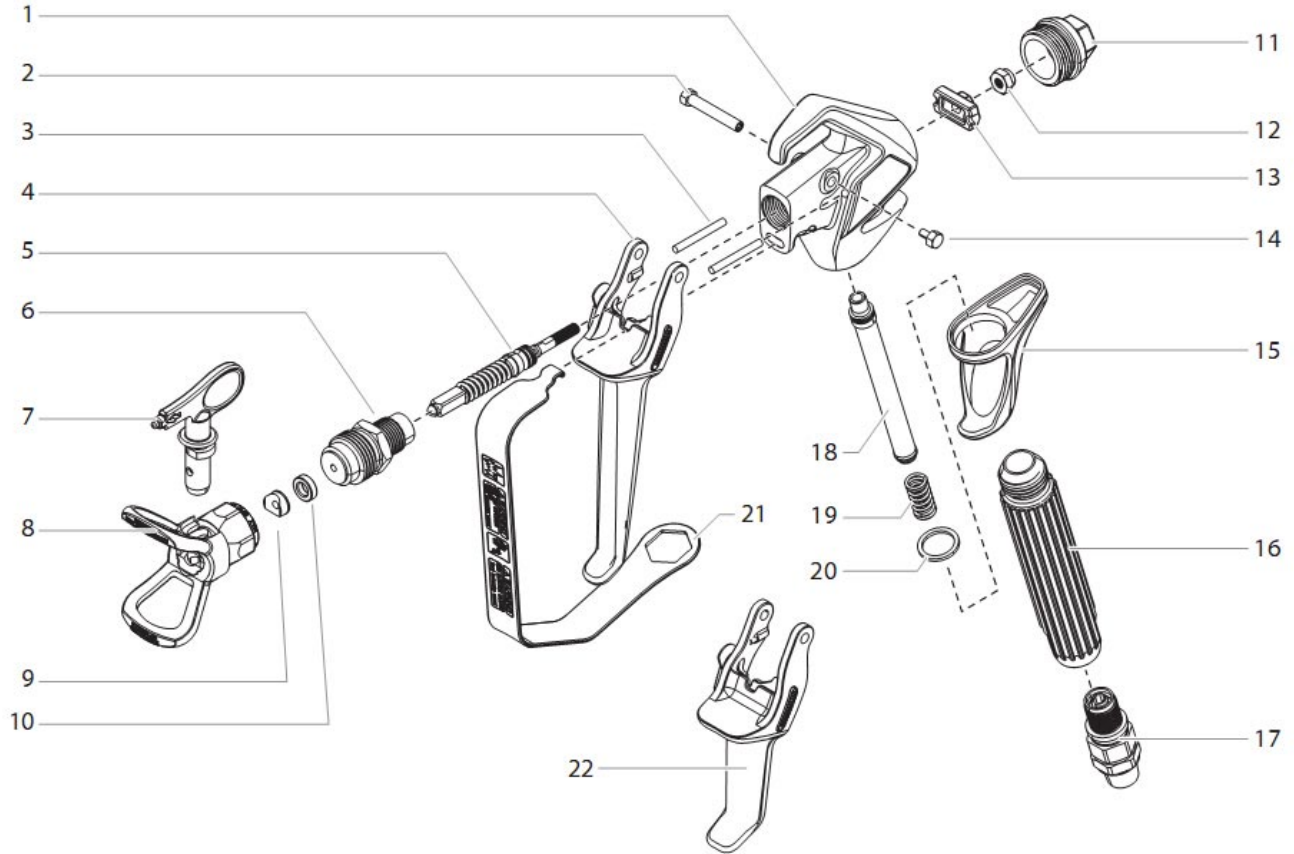

L-41 GUN

| Pos. | Part nos. | Description | Qty. |
|------|-----------------|--------------------------------------------|------|
| | L032-034 | L-41-G Airless spray gun (2 finger) | |
| 1 | | Gun body | 1 |
| 2 | 0538306 | Trigger screw, long | 1 |
| 3 | 0538305 | Trigger push pin, set of 2 | 1 |
| 4 | 0538224 | Trigger 2 finger, incl #2,14 | 1 |
| | 0538222 | Trigger 4 finger, incl #2,14 | 1 |
| 5 | 0538210 | Ball assy, incl #12 | 1 |
| 6 | 0538200 | Seat, 7/8" tip G thread | 1 |
| 7 | | Big Barrel tip, state size, incl #9,10 | 1 |
| 8 | L038-002 | BB tip housing, 7/8" thread | 1 |
| 9 | L038-007 | Metal seat | 1 |
| 10 | L038-008 | Lacquer gasket | 1 |
| 11 | 0538308 | Rear housing | 1 |

| Pos. | Part nos. | Description | Qty. |
|------|-----------|-------------------------------|------|
| 12 | 226-001 | Lock nut | 1 |
| 13 | 0538312 | Retainer block | 1 |
| 14 | 580-513 | Trigger screw, short | 1 |
| 15 | 0538303 | Collar assembly | 2 |
| 16 | 0538302 | Handle | 1 |
| 17 | 0538205 | Swivel | 1 |
| 18 | L032-516 | Gun filter, white (50 mesh) | opt. |
| | L032-517 | Gun filter, yellow (100 mesh) | 1 |
| | L032-518 | Gun filter, red (200 mesh) | opt. |
| 19 | L032-812 | Filter spring | 1 |
| 20 | 9970123 | Handle seal | 1 |
| 21 | 0538307 | Trigger guard (4 finger) | 1 |

Accessories:

0538215 Repair kit (incl. #5,6,12)