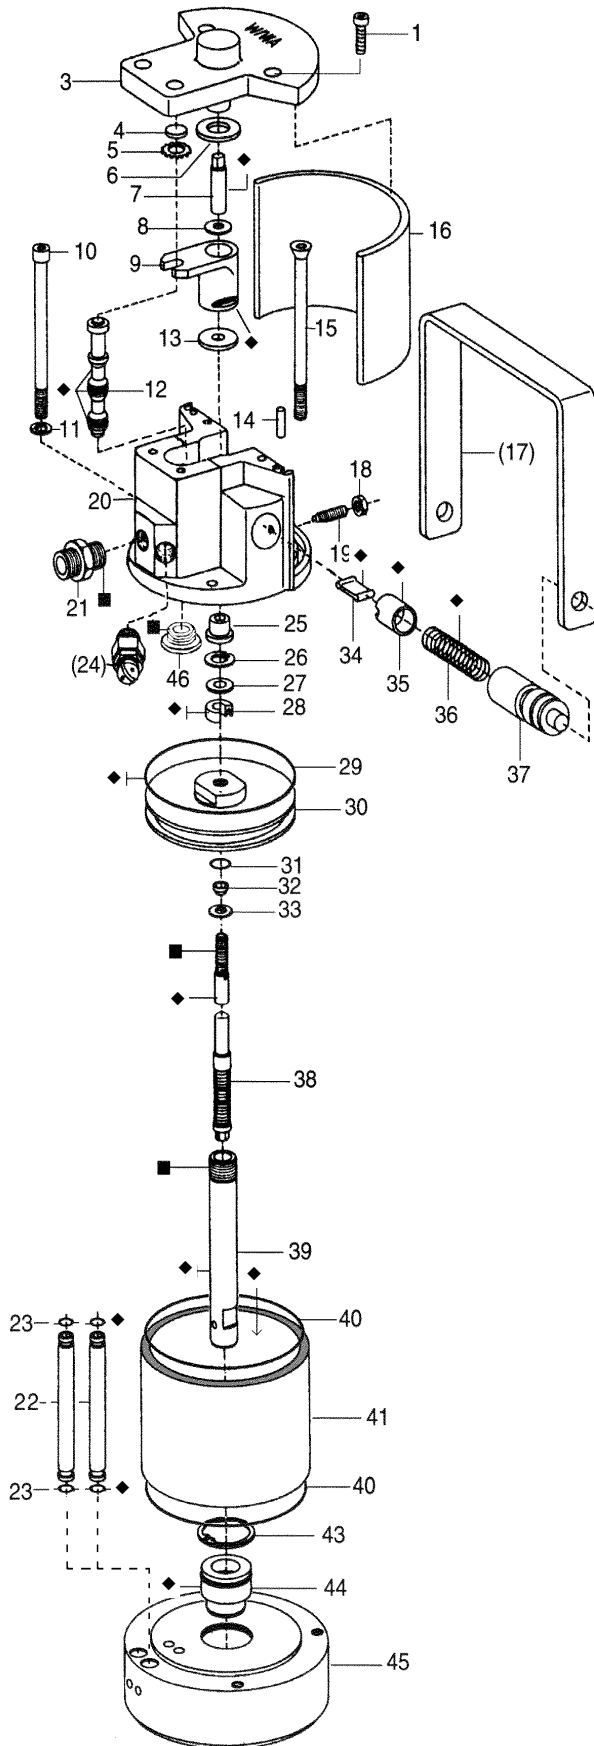

PARTS LIST & DIAGRAM

3033 / 4233 AIR MOTOR

Pos.	Part nos.	Description	Qty.
	L211-002	3033 Bare pump complete	
	L211-003	3033SS Bare pump complete	
	L213-003	4233 Bare pump complete	
	L213-004	4233SS Bare pump complete	
	644939	3033 Air motor only (D85 / 42) 644192	
	644941	4233 Air motor only (D85 / 75) was 644195	
1	460508	Hex bolt (M6 x 20)	4
3	644813	Top cover	1
	470236	Bushing (not shown)	1
4 *	○ 470252	Damper	1
5	○ 473162	Retaining washer	1
6 *	○ 470279	Damper	1
7	470201	Shaft cap	1
8	470147	Flat stainless washer	1
9 *	473111	Fork	1
10	633332	Allan head bolt, 3033	2
	638922	Allan head bolt, 4233	2
11	460591	Washer	2
12 *	○ 473170	Control piston	1
13 *	○ 470287	Damper	1
14	473189	Pin	2
15	644227	Bolt (Allan head, countersunk), 3033	2
	638920	Bolt (Allan head, countersunk), 4233	2
16	470368	Muffler	1
17	473200	Handle	1
18	460184	Hex nut	2
19	473812	Threaded pin	2
20	621498	Cylinder head, (incl.pos.46)	1
21	484989	Air inlet fitting	1
22	644226	Air pipe, 3033	2
	638916	Air pipe, 4233	2
23 *	● ○ 470392	O-ring	4
24	611891	Safety valve	1
25	470155	Nylon bushing	1
26	○ 470384	Retaining ring	1
27	476137	Brass spacer	1
28 *	● ○ 310204	U-seal	1
29 *	● ○ 482609	O-ring	1
30	610666	Piston plate	1
31 *	● ○ 310174	O-ring	1
32	○ 610631	Guide ring	1
33	○ 610658	Brass washer	1
34 *	470325	Keeper	2
35 *	473081	Keeper guide	2
36 *	617709	Spring	2
37	470171	Keeper retaining cap	2
38 *	○ 644223	Spring shaft, 3033	1
	* ○ 638918	Spring shaft, 4233	1
39 *	644224	Motor shaft, 3033	1
	* 644228	Motor shaft, 4233	1
40	● ○ 482617	O-ring	2
41 *	644231	Cylinder, 3033	1
	* 638919	Cylinder, 4233	1
43	○ 473251	Retaining ring	1
44 *	● ○ 482625	Motor shaft bushing	1
45	622079	Lower motor section	1
46	476064	Threaded plug	1
Accessories:			
	●	641232 Seal kit, 3033 & 4233AM	1
	○	644387 Repair kit, 3033AM	1
	○	641237 Repair kit, 4233AM	1
Symbols:			
	●	Seal kit	
	○	Packing kit	
	*	Wearing parts	
	■	Blue locktite	
	◆	Wheel bearing grease	