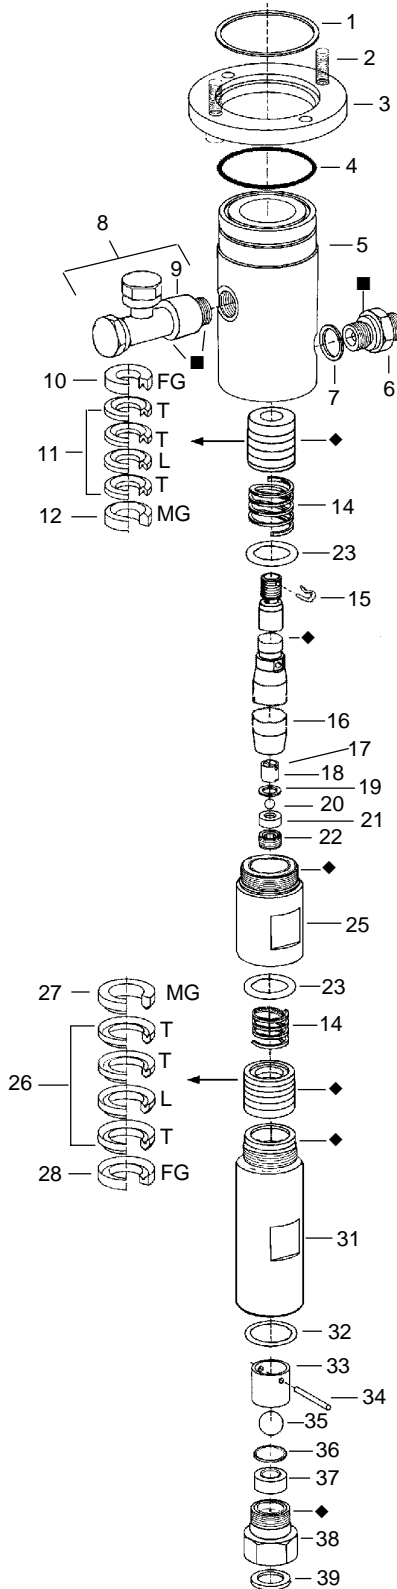

3033/4233/3033SS/4233SS MATERIAL PUMP

Pos.	Part nos.	Description	Qty.
	L211-002	3033 Bare pump complete	
	L211-003	3033SS Bare pump complete	
	L213-003	4233 Bare pump complete	
	L213-004	4233SS Bare pump complete	
	644196	3033 Material pump only (14 / 33)	
	644198	4233 Material pump only (27 / 33)	
	655869	3033SS Material pump only (14 / 33)	
	655488	4233SS Material pump only (27 / 33)	
1	473537	Retaining ring	1
2	461067	Bolt	4
3	471658	Connecting ring	1
4	● ○ 311928	O-ring	1
5	644234	Oil housing, 3033,3033SS	1
	644238	Oil housing, 4233,4233SS	
6	060151	Non return valve	1
	415448	Ball retainer	1
	410187	Ball, 6mm	1
7	310131	Sealing washer, metal	1
	● ○ 611778	Sealing washer, SS	opt
8	642643	Oil fill assembly	1
	● ○ 632184	O-ring	2
	642587	Oil fill cap	2
9	498351	Oil filler extension	1
10	644213	Female gland	1
11 *	○ 644380	Packing ring set, Upper, consisting of;	
	644189	Upper packing ring teflon	3
	644182	Upper packing ring leather	1
	644398	SPL Green upper packing water base.	opt, 4
12	644212	Male gland	1
14	644181	Spring	2
15	○ 644233	Locking clip	1
16 *	644217	Piston, 3033 MP	1
	* 644221	Piston, 4233 MP	1
17	460338	Tension pin	1
18	483664	Ball guide, steel (incl. pos. 17)	1
19	● ○ 644241	O-ring	1
20 *	○ 410187	Ball, 6mm	1
21 *	410527	Valve seat, 6mm	1
22	210870	SV screw	1
	219002	SV screw SS	opt
23	● ○ 644184	O-ring	2
25	644235	Spring housing, 3033,3033SS	1
	644239	Spring housing, 4233,4233SS	
26 *	○ 644381	Packing ring set, Lower, consisting of;	
	644214	Lower packing ring teflon	3
	644183	Lower packing ring leather	1
	644401	SPL Green lower packing water base.	opt, 4
	644216	Male gland	1
27	644215	Female gland	1
31	644236	Pressure cylinder, 3033/3033SS	1
	644240	Pressure cylinder, 4233/4233SS	1
32	● ○ 641336	O-ring	1
33	604615	Ball guide	1
34	○ 481394	Pin	1
35 *	○ 410217	Ball, 15mm	1
36	● ○ 631634	O-ring	1
37 *	411361	Valve seat	1
38 *	644237	Valve housing, 3033,,4233,3033SS,4233SS	1
39	● ○ 218057	Sealing washer, nylon	1
Accessories:			
	● 644382	Seal kit, 3033 & 4233 MP	1
	○ 644383	Repair kit, 3033 & 4233 MP	1
Mounting bolts:			
	460443	Bolt, M5 x 10	4
	460230	M5 washer	4
	L002-702	Ground wire	1
Symbols:			
●		Seal kit	
○		Repair kit	
*		Wearing parts	
■		Blue locktite	
◆		Wheel bearing grease	