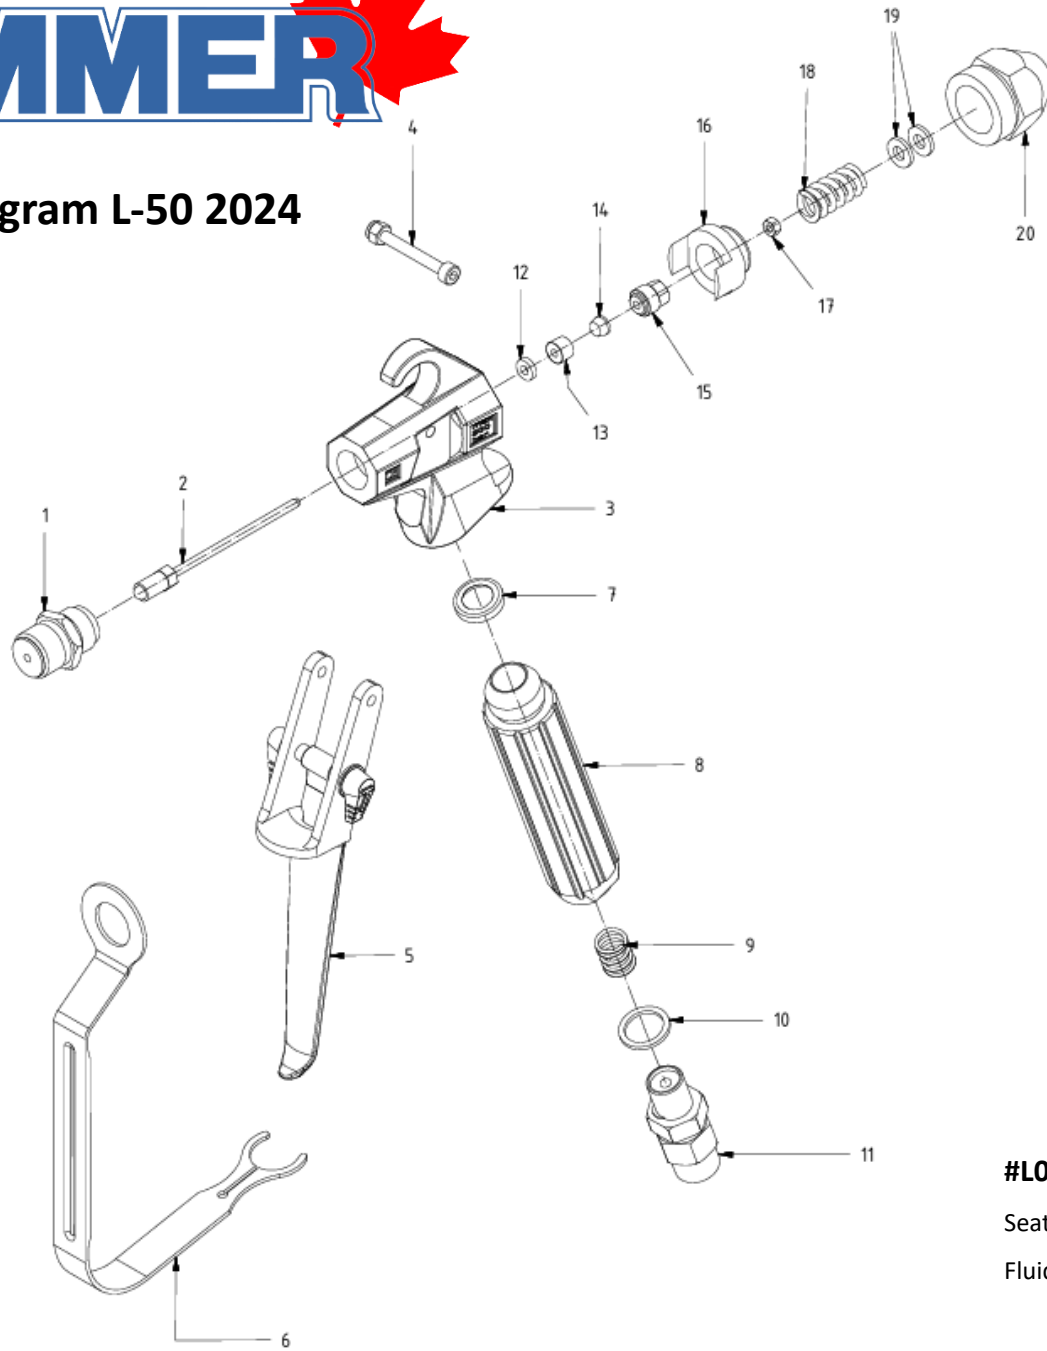

Parts diagram L-50 2024

#L032-009

Seat 11/16"

Fluid in 1/4"

	Pos.	Parts nos.	Description	Qty.
•	1	L032-503	Seat 11/16"	1
•	2	L032-531	Needle assy.	1
	3	N/A	Gun body	1
	4	L032-300	Trigger pin	1
	5	L032-301	Trigger	1
	6	L032-589	Trigger Guard	1
•	7	L032-514	Handle seal	1
	8	L032-529	Handle	1
	9	L032-519	spring	1
	10	L032-520	Copper seal	1

	Pos.	Parts nos.	Description	Qty.
	11	L032-521	Swivel	1
•	12	L032-302	washer	1
•	13	L032-508	Packing	1
•	14	L032-507	Wedge	1
	15	L032-303	Packing nut	1
	16	L032-304	Piston	1
	17	L032-511	Nut	1
	18	L032-305	Spring	1
	19	L032-306	Washer	2
	20	L032-307	Cap	1

• L032-308 repair kit