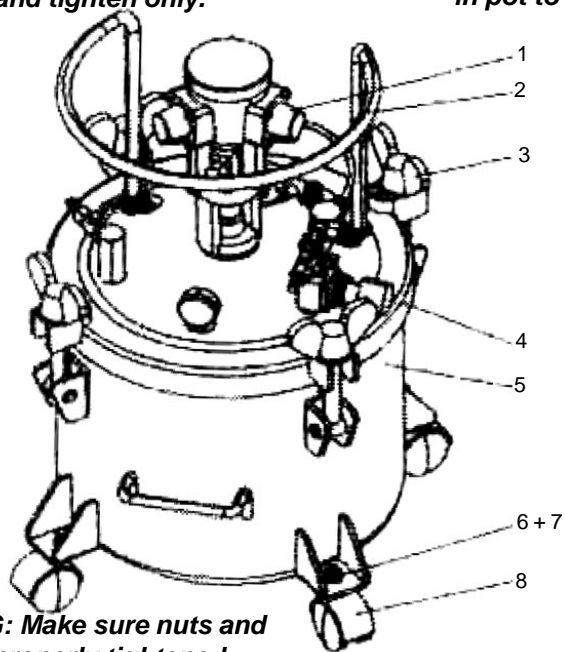

PARTS LIST & DIAGRAM

2.5 GALLON PRESSURE POT (TEFLON GREY)

CAUTION: Do not use wrench or pliers to tighten knobs. Hand tighten only.

Warning: Never allow pressure in pot to exceed 50 lbs.

WARNING: Make sure nuts and bolts are properly tightened before pressurizing the tank!

Pos.	Part nos.	Description	Qty.	Pos.	Part nos.	Description	Qty.
	L011-078	2.25 Gallon pressure pot w/Agitator		25	L011-	Air relief valve	1
1	L011-380	Air agitator assembly	1	26	L011-	Sealing ring	1
2	L011-	Handle	1	27	L011-	Nut	1
3	L011-	Wing nut	1	28	L011-	Rocker	1
4	L011-	Cover	1	29	L011-	Washer	1
5	L011-	Tank	1	30	L011-152	Cover seal, Laq	1
6	L011-	Nut	4		L011-153	Cover seal, Ltx	1
7	L011-	Spring washer	4	31	L011-	Screw	1
8	L011-	Wheel	4	32	L011-	Snap retainer	1
9	L011-	Air valve	1	33	L011-	Pin	1
10	L011-	Fluid outlet fitting	1	34	L011-	Bolt	1
11	L011-	Connector nut	1	35	L011-	Blade	1
12	L011-	Fluid outlet connector fitting	1	36	L011-	Air inlet connector	1
13	L011-	Nut	1	37	L011-	Air director	1
14	L011-	Nut	1	38	L011-	Choke plug	1
15	L011-	Decal, pressure rating	1	39	L011-361	Sealing washer	1
16	L011-	Air valve	1	40	L011-	Fluid connector	1
17	L011-	Air inlet seat	1	41	L011-	Fluid connector	1
18	L011-	Air hose seat	1	42	L011-	Fluid tube	1
19	L011-	Pressure seat assembly	1	43	L011-	Filter seat	1
20	L011-	Valve assembly	1	44	L011-	Filter washer	1
21	L011-	Air inlet connector	1	45	L011-375	Filter	1
22	L011-	Nut	1	46	L011-	Filter spring	1
23	L011-	Air hose	1				
24	L011-	Safety valve assembly	1				