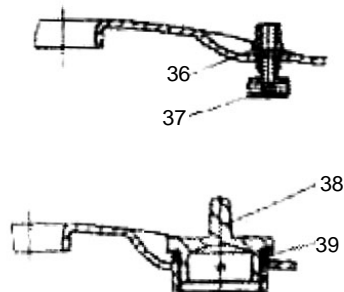

PARTS LIST & DIAGRAM

2.5 GALLON PRESSURE POT (TEFLON GREY)

CAUTION: Do not use wrench or pliers to tighten knobs. Hand tighten only.

Warning: Never allow pressure in pot to exceed 50 lbs.

WARNING: Make sure nuts and bolts are properly tightened before pressurizing the tank!

Pos.	Part nos.	Description	Qty.	Pos.	Part nos.	Description	Qty.
	L011-078	2.25 Gallon pressure pot w/Agitator		25	L011-	Air relief valve	1
1	L011-380	Air agitator assembly	1	26	L011-	Sealing ring	1
2	L011-	Handle	1	27	L011-	Nut	1
3	L011-	Wing nut	1	28	L011-	Rocker	1
4	L011-	Cover	1	29	L011-	Washer	1
5	L011-	Tank	1	30	L011-152	Cover seal, Laq	1
6	L011-	Nut	4		L011-153	Cover seal, Ltx	1
7	L011-	Spring washer	4	31	L011-	Screw	1
8	L011-	Wheel	4	32	L011-	Snap retainer	1
9	L011-	Air valve	1	33	L011-	Pin	1
10	L011-	Fluid outlet fitting	1	34	L011-	Bolt	1
11	L011-	Connector nut	1	35	L011-	Blade	1
12	L011-	Fluid outlet connector fitting	1	36	L011-	Air inlet connector	1
13	L011-	Nut	1	37	L011-	Air director	1
14	L011-	Nut	1	38	L011-	Choke plug	1
15	L011-	Decal, pressure rating	1	39	L011-361	Sealing washer	1
16	L011-	Air valve	1	40	L011-	Fluid connector	1
17	L011-	Air inlet seat	1	41	L011-	Fluid connector	1
18	L011-	Air hose seat	1	42	L011-	Fluid tube	1
19	L011-	Pressure seat assembly	1	43	L011-	Filter seat	1
20	L011-	Valve assembly	1	44	L011-	Filter washer	1
21	L011-	Air inlet connector	1	45	L011-375	Filter	1
22	L011-	Nut	1	46	L011-	Filter spring	1
23	L011-	Air hose	1				
24	L011-	Safety valve assembly	1				

Accessories:

L011-330 SS Inner tank 10L

Specifications subject to change.