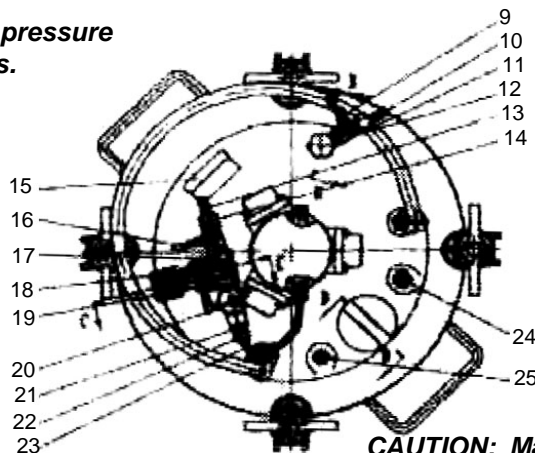

PARTS LIST & DIAGRAM

2.5 GALLON PRESSURE POT (TEFLON GREY)

CAUTION: Do not use wrench or pliers to tighten knobs. Hand tighten only.

Warning: Never allow pressure in pot to exceed 50 lbs.

WARNING: Make sure nuts and bolts are properly tightened before pressurizing the tank!

Pos.	Part nos.	Description	Qty.	Pos.	Part nos.	Description	Qty.
	L011-078	2.25 Gallon pressure pot w/Agitator		25	L011-	Air relief valve	1
1	L011-380	Air agitator assembly	1	26	L011-	Sealing ring	1
2	L011-	Handle	1	27	L011-	Nut	1
3	L011-	Wing nut	1	28	L011-	Rocker	1
4	L011-	Cover	1	29	L011-	Washer	1
5	L011-	Tank	1	30	L011-152	Cover seal, Laq	1
6	L011-	Nut	4		L011-153	Cover seal, Ltx	1
7	L011-	Spring washer	4	31	L011-	Screw	1
8	L011-	Wheel	4	32	L011-	Snap retainer	1
9	L011-	Air valve	1	33	L011-	Pin	1
10	L011-	Fluid outlet fitting	1	34	L011-	Bolt	1
11	L011-	Connector nut	1	35	L011-	Blade	1
12	L011-	Fluid outlet connector fitting	1	36	L011-	Air inlet connector	1
13	L011-	Nut	1	37	L011-	Air director	1
14	L011-	Nut	1	38	L011-	Choke plug	1
15	L011-	Decal, pressure rating	1	39	L011-361	Sealing washer	1
16	L011-	Air valve	1	40	L011-	Fluid connector	1
17	L011-	Air inlet seat	1	41	L011-	Fluid connector	1
18	L011-	Air hose seat	1	42	L011-	Fluid tube	1
19	L011-	Pressure seat assembly	1	43	L011-	Filter seat	1
20	L011-	Valve assembly	1	44	L011-	Filter washer	1
21	L011-	Air inlet connector	1	45	L011-375	Filter	1
22	L011-	Nut	1	46	L011-	Filter spring	1
23	L011-	Air hose	1				
24	L011-	Safety valve assembly	1				

Accessories:

L011-330 SS Inner tank 10L

Specifications subject to change.