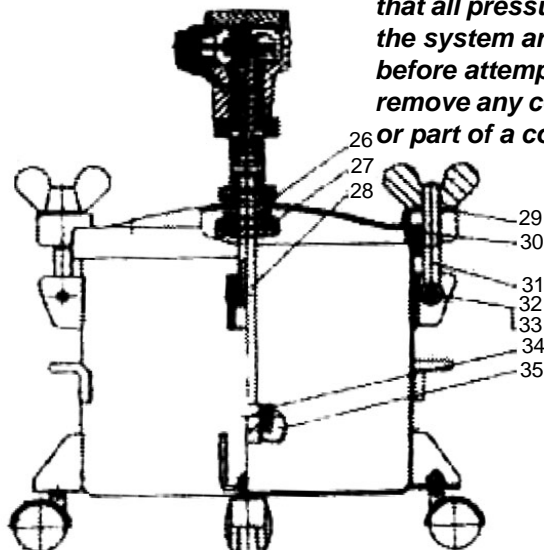

WARNING: Failure to follow instructions on proper assembly and use of a paint tank may possibly result in damage to property or personal injury. This unit must be assembled as indicated in these instructions. Only those parts supplied with this unit should be used. These parts are safety performance engineered. Any substitutions may be counter-protective and dangerous.

Pos.	Part nos.	Description	Qty.	Pos.	Part nos.	Description	Qty.
	L011-078	2.25 Gallon pressure pot w/Agitator		25	L011-	Air relief valve	1
1	L011-380	Air agitator assembly	1	26	L011-	Sealing ring	1
2	L011-	Handle	1	27	L011-	Nut	1
3	L011-	Wing nut	1	28	L011-	Rocker	1
4	L011-	Cover	1	29	L011-	Washer	1
5	L011-	Tank	1	30	L011-152	Cover seal, Laq	1
6	L011-	Nut	4		L011-153	Cover seal, Ltx	1
7	L011-	Spring washer	4	31	L011-	Screw	1
8	L011-	Wheel	4	32	L011-	Snap retainer	1
9	L011-	Air valve	1	33	L011-	Pin	1
10	L011-	Fluid outlet fitting	1	34	L011-	Bolt	1
11	L011-	Connector nut	1	35	L011-	Blade	1
12	L011-	Fluid outlet connector fitting	1	36	L011-	Air inlet connector	1
13	L011-	Nut	1	37	L011-	Air director	1
14	L011-	Nut	1	38	L011-	Choke plug	1
15	L011-	Decal, pressure rating	1	39	L011-361	Sealing washer	1
16	L011-	Air valve	1	40	L011-	Fluid connector	1
17	L011-	Air inlet seat	1	41	L011-	Fluid connector	1
18	L011-	Air hose seat	1	42	L011-	Fluid tube	1
19	L011-	Pressure seat assembly	1	43	L011-	Filter seat	1
20	L011-	Valve assembly	1	44	L011-	Filter washer	1
21	L011-	Air inlet connector	1	45	L011-375	Filter	1
22	L011-	Nut	1	46	L011-	Filter spring	1
23	L011-	Air hose	1				
24	L011-	Safety valve assembly	1				

Accessories:

L011-330 SS Inner tank 10L

Specifications subject to change.