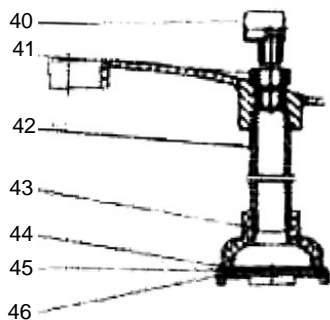

PARTS LIST & DIAGRAM

2.5 GALLON PRESSURE POT (TEFLON GREY)

CAUTION: Do not use wrench or pliers to tighten knobs. Hand tighten only.

Warning: Never allow pressure in pot to exceed 50 lbs.

WARNING: Make sure nuts and bolts are properly tightened before pressurizing the tank!

Pos.	Part nos.	Description	Qty.	Pos.	Part nos.	Description	Qty.
	L011-078	2.25 Gallon pressure pot w/Agitator		25	L011-	Air relief valve	1
1	L011-380	Air agitator assembly	1	26	L011-	Sealing ring	1
2	L011-	Handle	1	27	L011-	Nut	1
3	L011-	Wing nut	1	28	L011-	Rocker	1
4	L011-	Cover	1	29	L011-	Washer	1
5	L011-	Tank	1	30	L011-152	Cover seal, Laq	1
6	L011-	Nut	4		L011-153	Cover seal, Ltx	1
7	L011-	Spring washer	4	31	L011-	Screw	1
8	L011-	Wheel	4	32	L011-	Snap retainer	1
9	L011-	Air valve	1	33	L011-	Pin	1
10	L011-	Fluid outlet fitting	1	34	L011-	Bolt	1
11	L011-	Connector nut	1	35	L011-	Blade	1
12	L011-	Fluid outlet connector fitting	1	36	L011-	Air inlet connector	1
13	L011-	Nut	1	37	L011-	Air director	1
14	L011-	Nut	1	38	L011-	Choke plug	1
15	L011-	Decal, pressure rating	1	39	L011-361	Sealing washer	1
16	L011-	Air valve	1	40	L011-	Fluid connector	1
17	L011-	Air inlet seat	1	41	L011-	Fluid connector	1
18	L011-	Air hose seat	1	42	L011-	Fluid tube	1
19	L011-	Pressure seat assembly	1	43	L011-	Filter seat	1
20	L011-	Valve assembly	1	44	L011-	Filter washer	1
21	L011-	Air inlet connector	1	45	L011-375	Filter	1
22	L011-	Nut	1	46	L011-	Filter spring	1
23	L011-	Air hose	1				
24	L011-	Safety valve assembly	1				

Accessories:

L011-330 SS Inner tank 10L

Specifications subject to change.