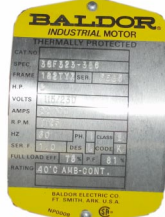

2HP electric motor

50% Discount
(was 636.00)
Clearance price
only 318.00!

2HP Baldor motor. These motors are new and still in the box. Can be switched for either 115 or 230 volt /60Hz, 22/11 amps respectively. 1725 RPM. Shaft is 1" and flange is C-type. Excellent value at this special clearance price! (Leftovers from cancelled L20,000 electric version project).

L007-505 Baldor 2HP Industrial Motor ..... 318.00 C
(not exactly as shown)

Stock: Six motors in Calgary. New stock. This is a WSL item, stock in branches not allowed on this small clearance amount. Freight to branches with regular truck shipments included.