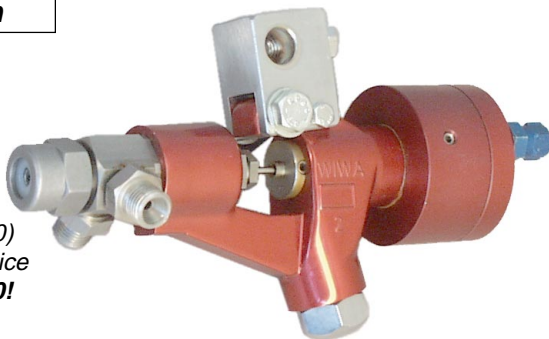

Airless gun

(was 644.00)
Clearance price
only 239.00!

Wiwa Automatic Gun. This gun has been a slow mover due to its high price. Parts are either in stock, or available as a special order. Specs are the same as our standard selling L-A10 auto gun. Excellent value at this special price!

L032-014 Wiwa automatic gun ..... 239.00 C

Stock: One unit in Calgary. New stock.