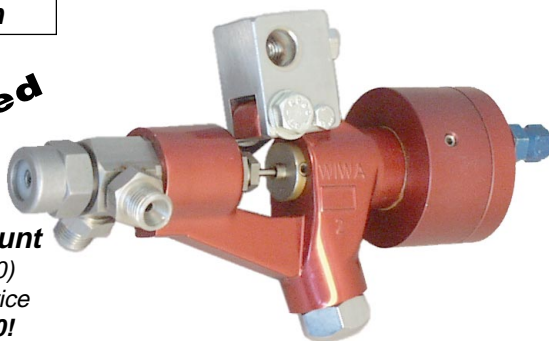

Airless gun

updated

53% Discount
(was 644.00)
Clearance price
only 299.00!

Wiwa Automatic Gun. This gun has been a slow mover due to its high price. Parts are either in stock, or available as a special order. Specs are the same as our standard selling L-A10 auto gun. Excellent value at this special price!

L032-014 Wiwa automatic gun ..... 299.00 C

Stock: One unit in Calgary. New stock.