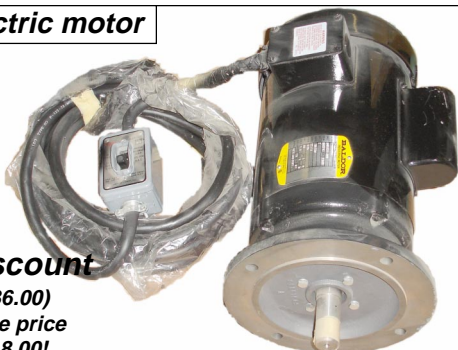

2HP electric motor

50% Discount
(was 636.00)
Clearance price
only 318.00!

2HP Baldor motor. These motors are new and still in the box. Can be switched for either 115 or 230 volt /60Hz, 22/11 amps respectively. 1725 RPM. Shaft is 1" and flange is C-type. Excellent value at this special clearance price! (Leftovers from cancelled L20,000 electric version project).

L007-505 Baldor 2HP Industrial Motor ..... 318.00 C
(not exactly as shown)

Stock: Six motors in Calgary. New stock. This is a WSL item, stock in branches not allowed on this small clearance amount. Freight to branches with regular truck shipments included.