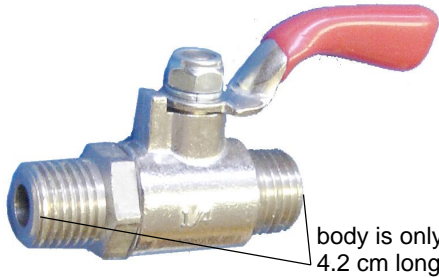

#### Air valve & tee fitting

**50% Discount**  
(4.00 value)  
Clearance price  
only 2.00!

**Mini ball valve.** Air shut off control with 6 mm porting. Tee fitting has 1/4" NPT F ports and includes a 1/4" NPT M connector. Both items are for low pressure applications, maximum 125 psi.

**L011-300 Mini 1/4" ball valve ..... 6.95 B**  
**Temp-F Plated brass 1/4" tee ..... 2.00 C**

Stock: This is a WSL item, stock in the branches is not allowed. Approximate stock is about 100 units. Freight to branches with regular truck shipments included.