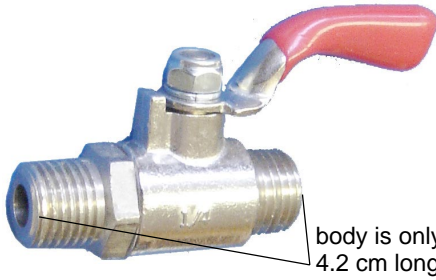

**CLEARANCE ITEMS, SPECIAL NET - NET PRICES !**

**Air valve & tee fitting**

**50% Discount**  
 (4.00 value)  
 Clearance price  
 only 2.00!

body is only  
 4.2 cm long

**Mini ball valve.** Air shut off control with 6 mm porting. Tee fitting has 1/4" NPT F ports and includes a 1/4" NPT M connector. Both items are for low pressure applications, maximum 125 psi.

**L011-300 Mini 1/4" ball valve ..... 6.95 B**  
**Temp-F Plated brass 1/4" tee ..... 2.00 C**

Stock: This is a WSL item, stock in the branches is not allowed. Approximate stock is about 100 units. Freight to branches with regular truck shipments included.

**Airless pump**

**updated**

**57% Discount**  
 (was 6,875.00)  
 Clearance price  
 only 2,950.00!

**Wiwa 34020 Pneumatic.** This is a high volume low ratio pump is top quality. It has a maximum of about 2000 psi, and can produce a constant 2.9 gpm (9 gpm intermittently). Some seals / packings are stocked in Calgary, and some seals and packings are special order. Excellent value at this clearance price! New stock.