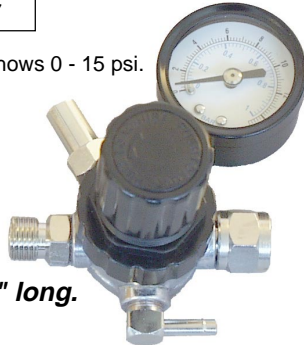

CLEARANCE ITEMS, SPECIAL NET - NET PRICES !

Air regulator

77% Discount
(was 54.00)
Clearance price
only 12.00!

Clearance Discount on special buy.

Air regulator. Flow through design has one unregulated air out port, 2 regulated out ports. This design is used on some pressure pots to allow unregulated air to go straight through to the gun air cap while it regulates the air going to the pot. Steel T-handle is lockable. All ports are 1/4" npt. Available in 2 pressures as listed below.

- L011-162 0-50 psi regulator 12.00 C**
- L011-163 0-100 psi regulator 12.00 C**

Stock: This is a WSL item, but stock in the branches is ok.

Air regulator

guage shows 0 - 15 psi.

74% Discount
(was 54.90)
Clearance price
only 14.27!

Less than 3" long.

5 port regulator. These are an accessory clearance item for the A925 which is no longer in production. This regulator is for use on the air inlet of an air gun and only regulates the air going out the side elbow (also to the guage and safety valve). The air going straight through to the gun is not regulated. Simply hook your container pressure hose to the elbow to pressurize the container to your set adjustment. The safety valve is set for about 10 psi maximum.

2" face

0-100 psi

1/4"
50% Discount
(17.30 value)
Clearance price
only 8.65!

Sold out

Air regulator. Standard design (same as Lemmer mini regulator) has 3 regulated out ports. Plastic knob is lockable. 1/4 F input, 1/4 F output, two 1/8" F side outputs. Range is 0 - 125 PSI. The gauge is a separate item and has a glass face with range of 0-100 psi.