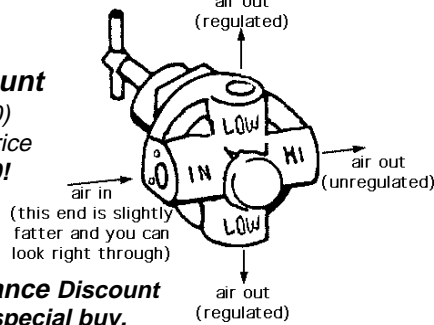

CLEARANCE ITEMS, SPECIAL NET - NET PRICES !

Air regulator

77% Discount
(was 54.00)
Clearance price
only 12.00!

Clearance Discount on special buy.

Air regulator. Flow through design has one unregulated air out port, 2 regulated out ports. This design is used on some pressure pots to allow unregulated air to go straight through to the gun air cap while it regulates the air going to the pot. Steel T-handle is lockable. All ports are 1/4" npt. Available in 2 pressures as listed below.

- L011-162 0-50 psi regulator 12.00 C**
- L011-163 0-100 psi regulator 12.00 C**

Stock: This is a WSL item, but stock in the branches is ok.

Air regulator

guage shows 0 - 15 psi.

74% Discount
(was 54.90)
Clearance price
only 14.27!

Less than 3" long.

5 port regulator. These are an accessory clearance item for the A925 which is no longer in production. This regulator is for use on the air inlet of an air gun and only regulates the air going out the side elbow (also to the guage and safety valve). The air going straight through to the gun is not regulated. Simply hook your container pressure hose to the elbow to pressurize the container to your set adjustment. The safety valve is set for about 10 psi maximum.

2" face

0-100 psi

1/4"
50% Discount
(17.30 value)
Clearance price
only 8.65!

Sold out

Air regulator. Standard design (same as Lemmer mini regulator) has 3 regulated out ports. Plastic knob is lockable. 1/4 F input, 1/4 F output, two 1/8" F side outputs. Range is 0 - 125 PSI. The gauge is a separate item and has a glass face with range of 0-100 psi.